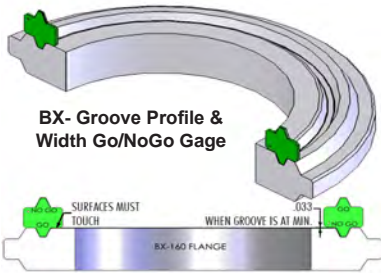

# THREAD PROFILE GAGES STRAIGHT THREAD PROFILE GAGES

# Straight TP, BX, RX, & DOGBONE

Assorted Thread Profile Gages

BX- Groove Profile & Width Go/NoGo Gage

BX- Dog Bone Paddle Gage

R & RX- Dog Bone Paddle Gage (DB-R23)

## HOW TO ORDER

1. Specify the pitch of the thread to be inspected when ordering.

Gagemaker manufactures precision thread profile gages for the quick identification of product thread forms.

The TP/TP-JSS Series of Tapered Thread Profile Gages are manufactured to tolerances of  $\pm .0002$ ", using EDM technology. These precision gages are ideal for quickly identifying each of the different tapered thread forms named in the API Std. 5B and Specification 7. Profile gages can also be used to perform a visual inspection of a thread form for detecting chipped inserts, stretched threads, wide first threads, or rolled over threads. Special profiles are available and quoted upon request.

## STRAIGHT THREAD PROFILE GAGES

Specify the pitch of the thread to be inspected when ordering. Special form profiles are available and are quoted upon request.

Model	Description
TP-UNVI-__P	Internal UN series thread gage
TP-UNVE-__P	External UN series thread gage
TP-GPA-__P	Internal/external general purpose ACME thread profile gage
TP-SA-__P	Internal/external Stub ACME thread profile gage
TP-MI-__P	Internal ISO Metric series thread profile gage
TP-ME-__P	External ISO Metric series thread profile gage
	Overlays for above profile gages available