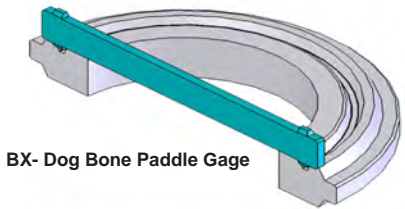

# THREAD PROFILE GAGES STRAIGHT THREAD PROFILE GAGES

# Straight TP, BX, RX, & DOGBONE

Assorted Thread Profile Gages

BX- Groove Profile & Width Go/NoGo Gage

BX- Dog Bone Paddle Gage

R & RX- Dog Bone Paddle Gage (DB-R23)

## HOW TO ORDER

1. Specify the pitch of the thread to be inspected when ordering.

Gagemaker manufactures precision thread profile gages for the quick identification of product thread forms.

The TP/TP-JSS Series of Tapered Thread Profile Gages are manufactured to tolerances of  $\pm .0002$ ", using EDM technology. These precision gages are ideal for quickly identifying each of the different tapered thread forms named in the API Std. 5B and Specification 7. Profile gages can also be used to perform a visual inspection of a thread form for detecting chipped inserts, stretched threads, wide first threads, or rolled over threads. Special profiles are available and quoted upon request.

## STRAIGHT THREAD PROFILE GAGES

Specify the pitch of the thread to be inspected when ordering. Special form profiles are available and are quoted upon request.

Model	Description
TP-UNVI-__P	Internal UN series thread gage
TP-UNVE-__P	External UN series thread gage
TP-GPA-__P	Internal/external general purpose ACME thread profile gage
TP-SA-__P	Internal/external Stub ACME thread profile gage
TP-MI-__P	Internal ISO Metric series thread profile gage
TP-ME-__P	External ISO Metric series thread profile gage
	Overlays for above profile gages available